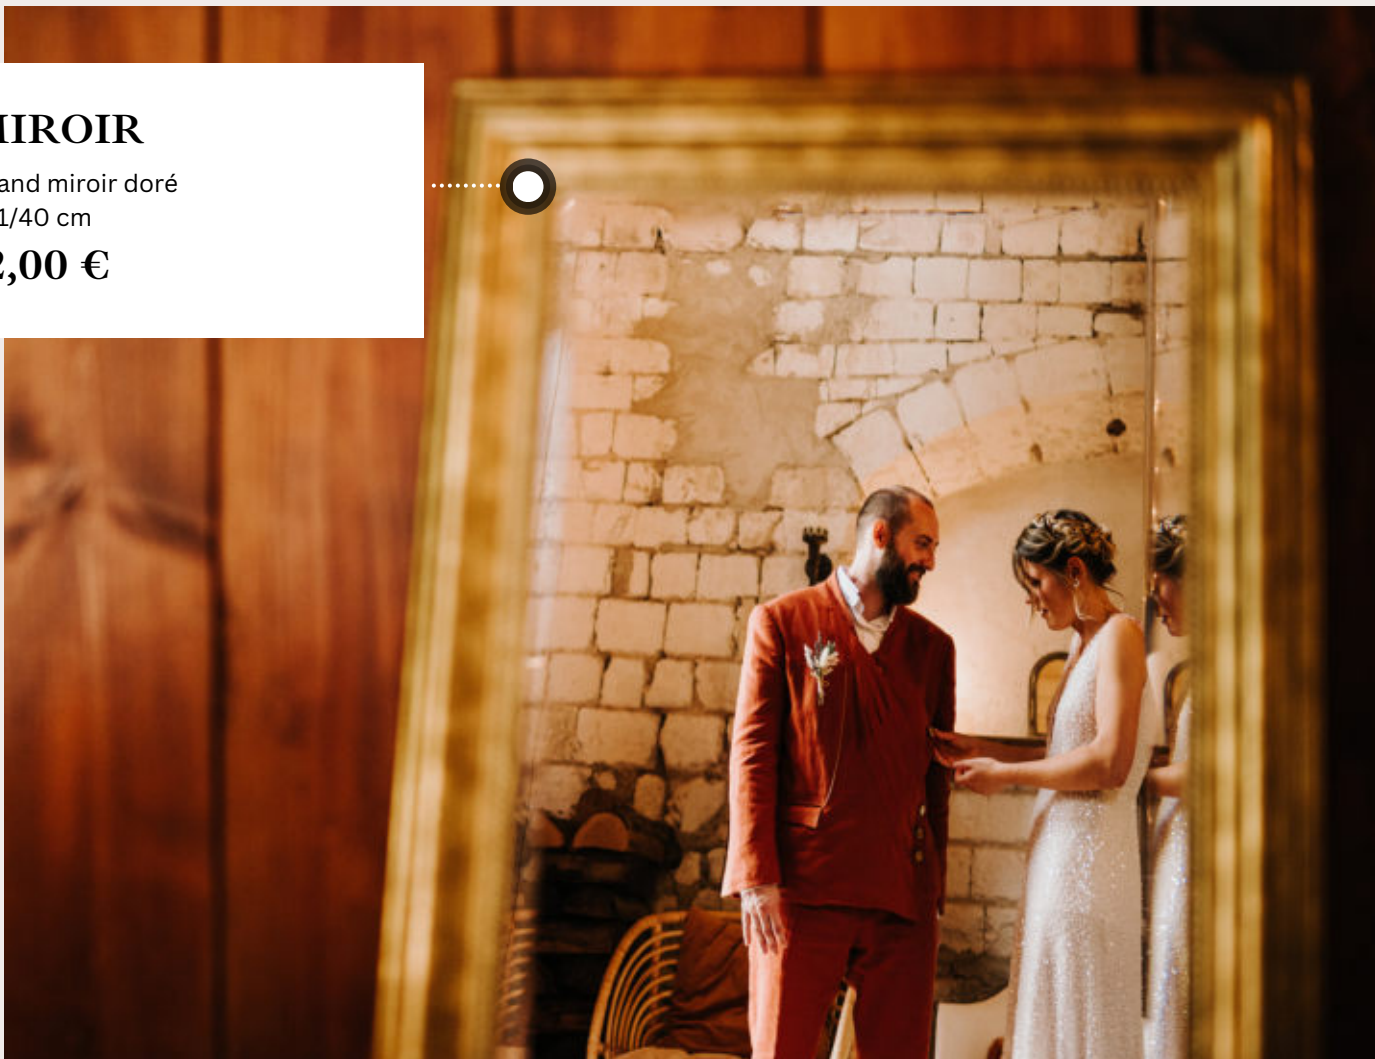

## MIROIR

Grand miroir doré  
141/40 cm

**12,00 €**

© LEA FERY PHOTOGRAPHE

A stack of six vintage leather suitcases in various shades of brown and black, arranged on a rustic wooden table. The background is a textured stone wall. A neon sign in a cursive font reads "All you need is love". To the left, a framed painting of a landscape with a figure is visible. The scene is lit with a soft pink glow from the neon sign.